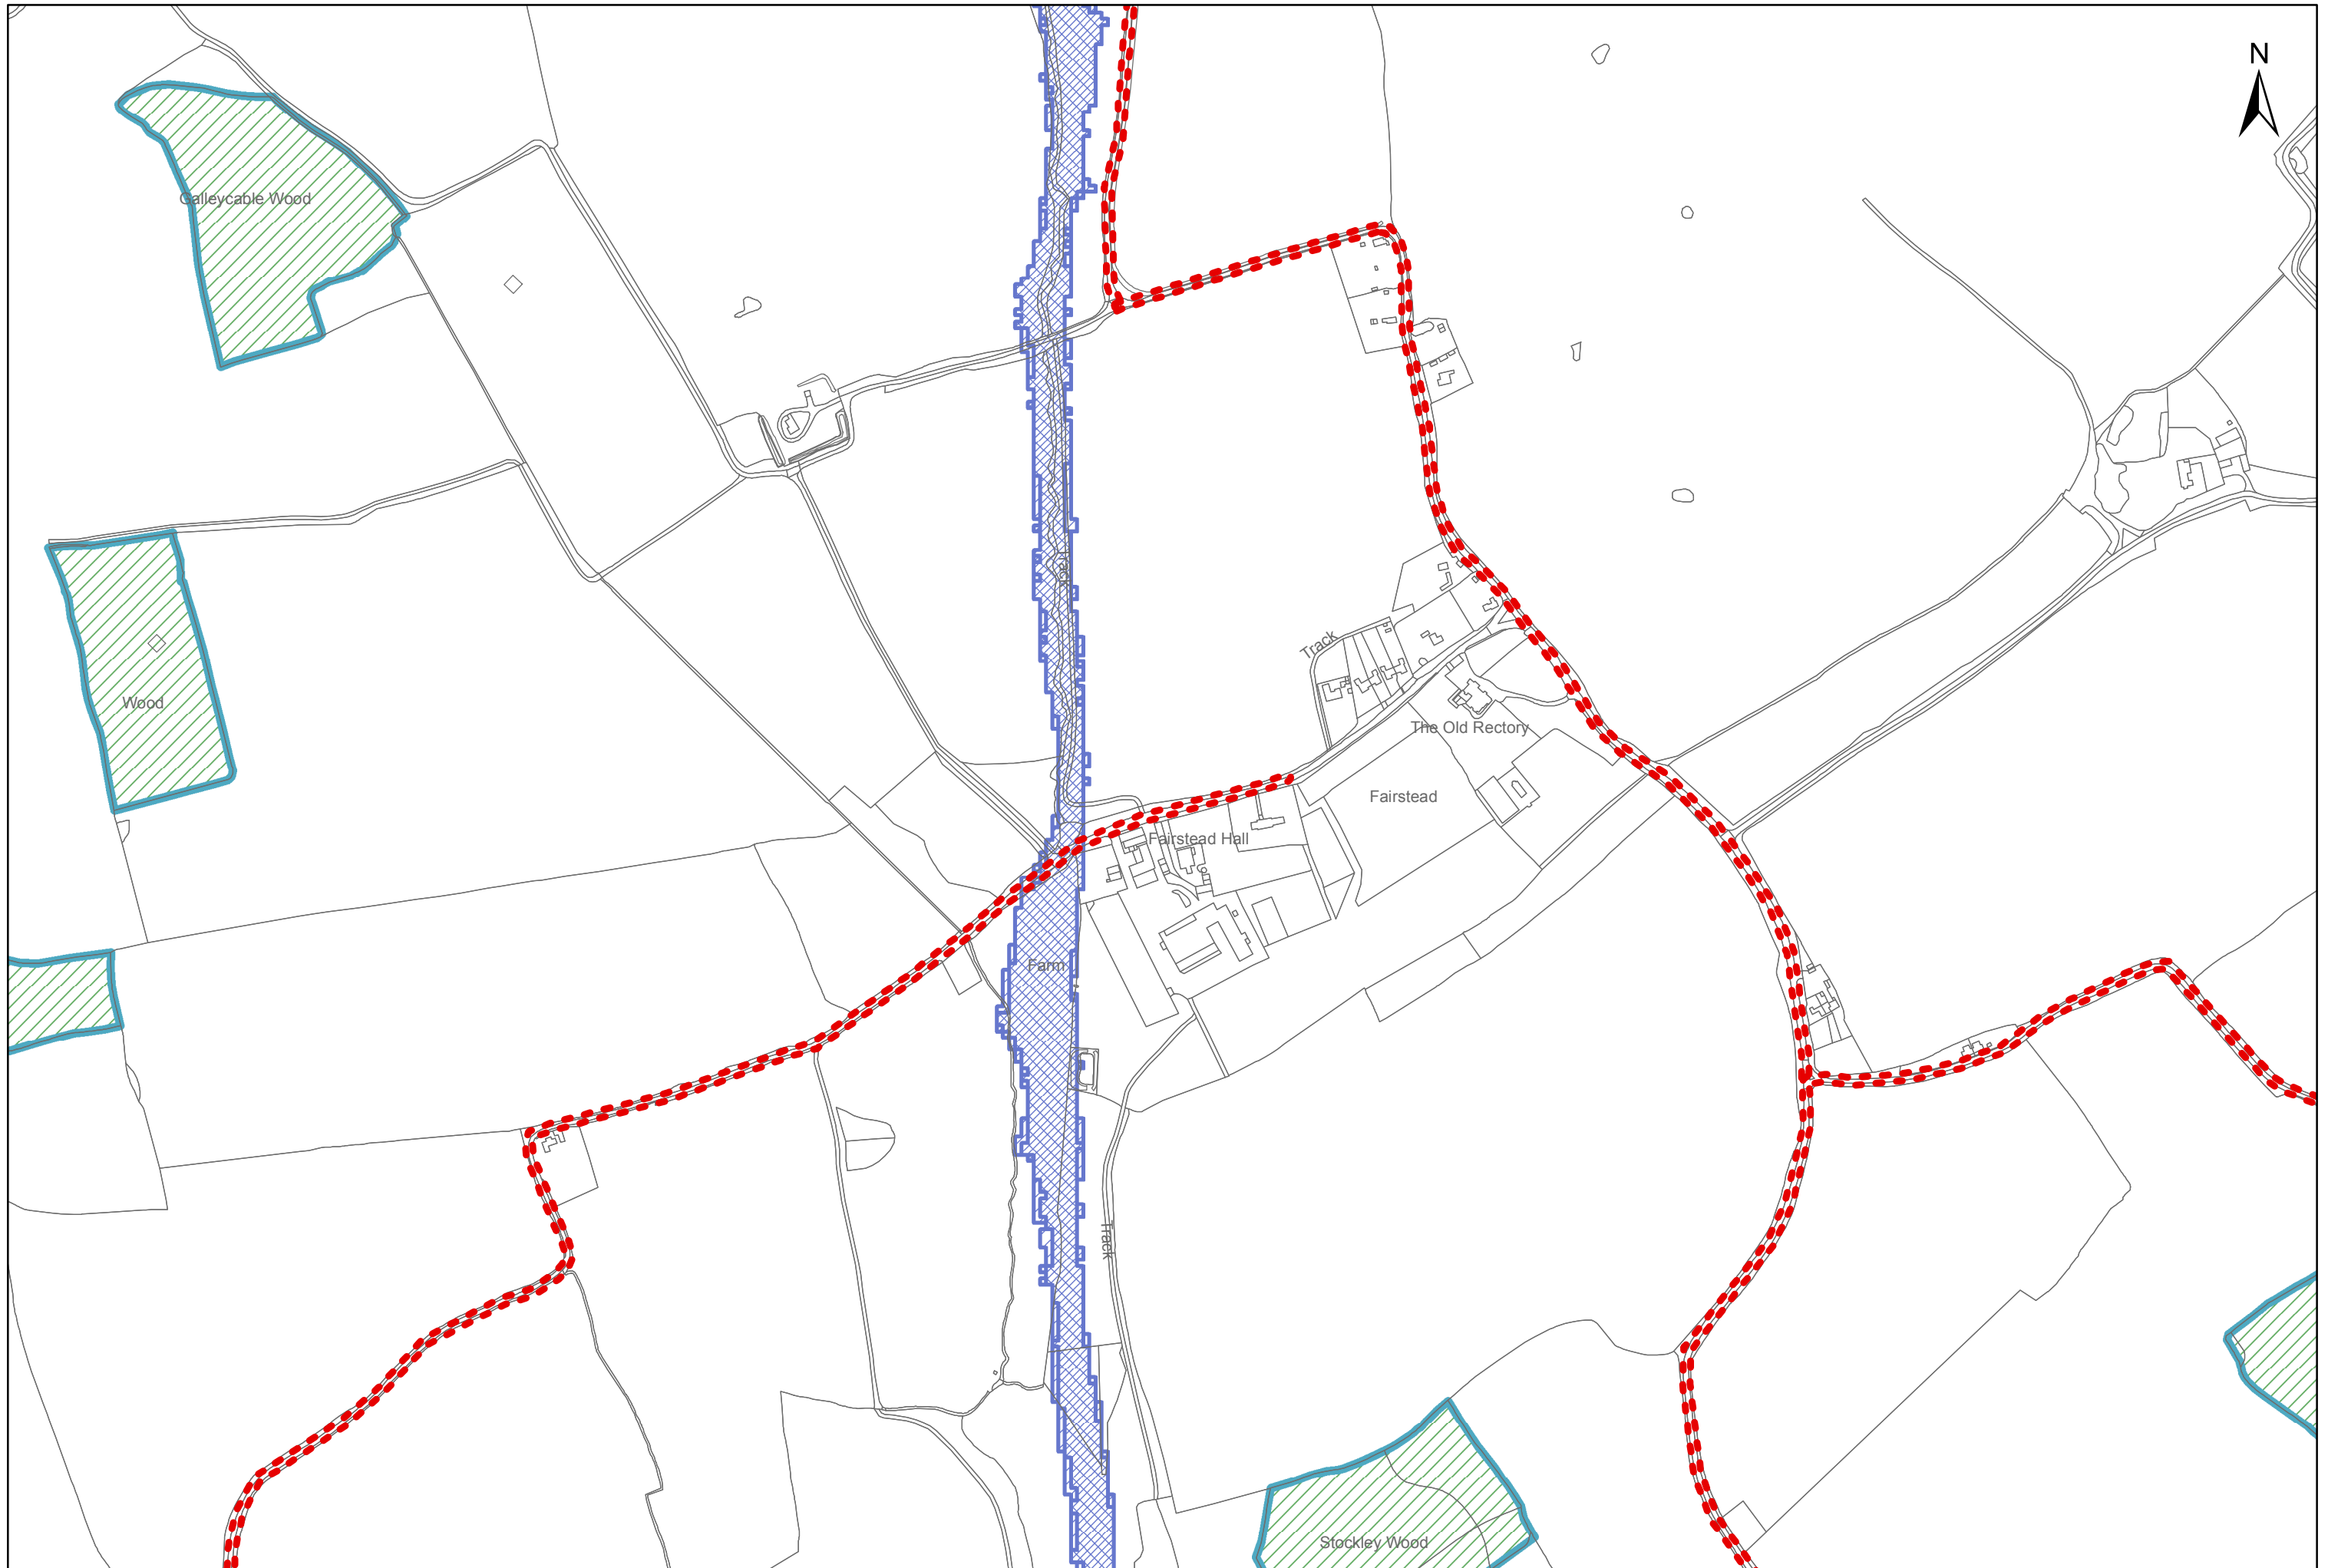

Fairstead - New Local Plan 2033 Draft

0 50 100 150
Metres

1:4,700

"Reproduced from the Ordnance Survey mapping with the permission of the Controller of her Majesty's Stationery Office © Crown Copyright. Unauthorised reproduction infringes Crown Copyright and may lead to prosecutions or civil proceedings." Braintree District Council O/S Licence No. LA 100018490. 2016